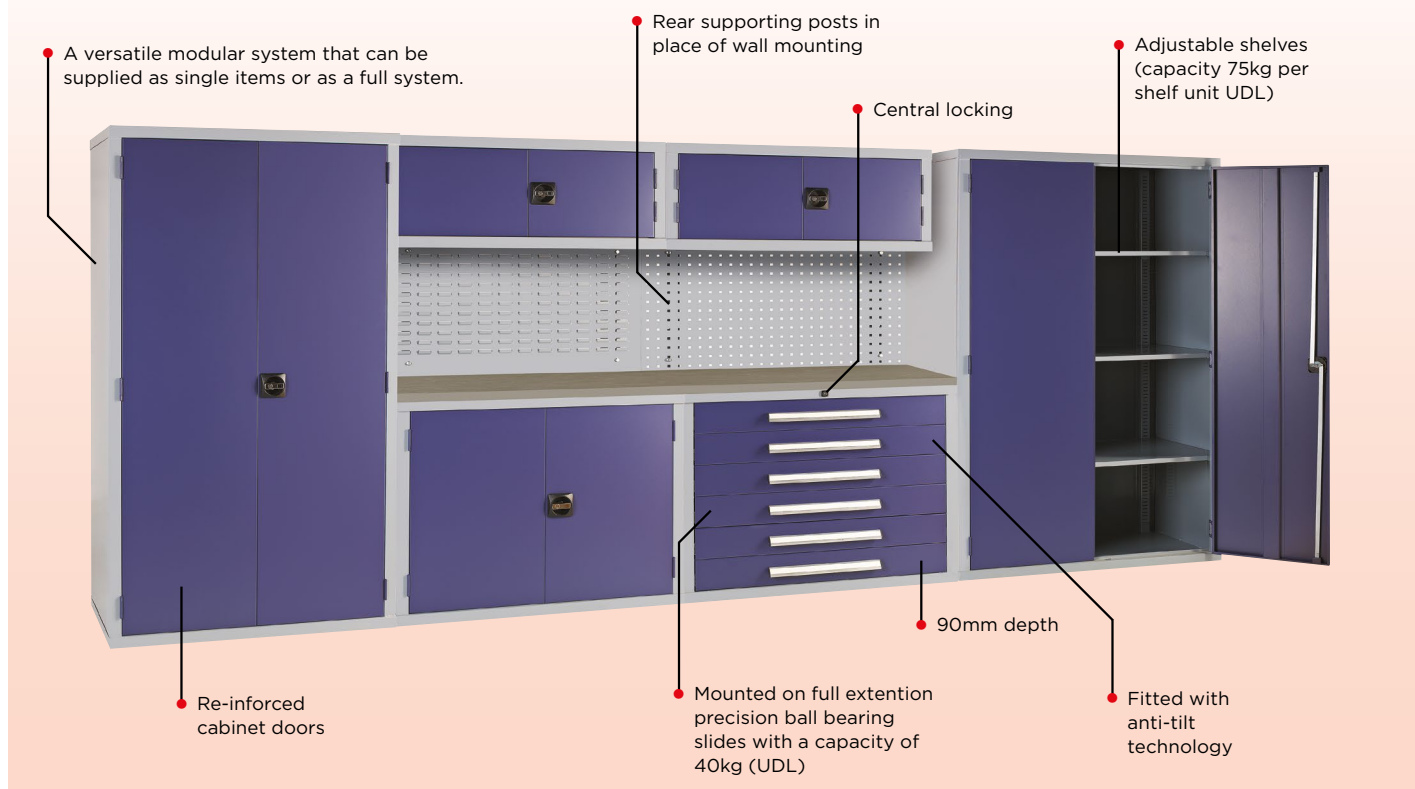

### Premier Workshop Modular Cabinets & Drawers

Code	Description	Size H x W x D (mm)	£
PWS855A	Single door, 2 Shelves	805 x 500 x 500	215.41
PWS855B	Bank of 6 central locking drawers	805 x 500 x 500	531.68
PWS855C	Bank of 3 deep central locking drawers	805 x 500 x 500	460.40
PWS875A	Double doors, 2 Shelves	805 x 750 x 500	297.84
PWS815A	2 sliding doors, 2 Shelves	805 x 1000 x 500	376.78
PWS815B	Double doors, 2 Shelves	805 x 1000 x 500	326.80
PWS815C	Bank of 6 central locking drawers	805 x 1000 x 500	646.41
PWS815D	Bank of 3 deep central locking drawers	805 x 1000 x 500	604.13
PWS1815A	2 sliding doors, 3 Shelves	1800 x 1000 x 500	518.95
PWS1815B	Double doors, 3 Shelves	1800 x 1000 x 500	442.39
PWS1815C	Double doors, no shelves, full louvered panel	1800 x 1000 x 500	459.54
PWS1815D	Double doors, 1 shelf, half louvered panel with 2 drawers (40kg runners)	1800 x 1000 x 500	528.05
PWS1815E	Double doors, 1 shelf, half louvered panel with 6 drawers and perforated door panels (40kg runners)	1800 x 1000 x 500	741.85
PWS453B	Single door, 1 shelf	415 x 500 x 300	186.66
PWS473B	Double doors, 1 shelf	415 x 750 x 300	243.98
PWS413A	2 sliding doors, 1 shelf (top cabinet)	415 x 1000 x 300	319.37
PWS413B	Double doors, 1 shelf (top cabinet)	415 x 1000 x 300	272.94