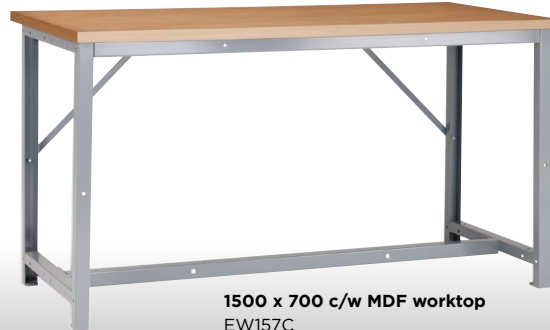

ECONOMY 1 Medium Duty Workbenches

Taking James Bedford Premier flat pack workbench frame and adding the standard James Bedford underbench storage units makes for a quality yet economic workbench solution. Constructed from fabricated steel section with welded leg supports and multiposition cross rail. Framework powder coated Silver Grey (RAL 7001) with Sky Blue (RAL 5015) doors and drawers front colour.

Workbenches

| L x W x D (mm) | Top | Code | £ |
|------------------|--------|--------|--------|
| 1500 x 700 x 840 | Veneer | EW157A | 372.69 |
| 1500 x 700 x 840 | Lino | EW157B | 412.35 |
| 1500 x 700 x 840 | MDF | EW157C | 304.01 |
| 2000 x 700 x 840 | Veneer | EW127A | 434.02 |
| 2000 x 700 x 840 | Lino | EW127B | 433.90 |
| 2000 x 700 x 840 | MDF | EW127C | 304.01 |

1500 x 700 c/w MDF worktop
EW157C

Worktops

- A = 25mm thick hardwood veneer top.
2mm veneer surface on composite core.
Edge banded in 2mm thick grey plastic.
- B = 25mm thick industrial marble grey lino.
2mm lino surface on composite core.
Edge banded in 2mm thick grey plastic.
- C = 25mm thick plain cut MDF.

1500 x 700 c/w lino worktop
EW157B + D1

1500 x 700 c/w lino worktop
EW157B + D1 + C1

1500 x 700 c/w lino worktop
EW157B + C1

1500 x 700 c/w lino worktop
EW157B + D2 + C1

1500 x 700 c/w lino worktop
EW157B + CD1