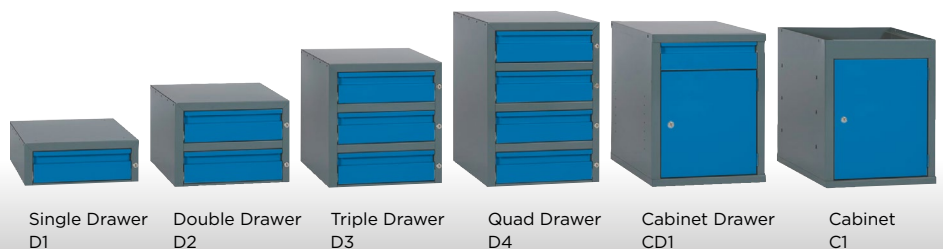

ECONOMY 1 Medium Duty Workbenches

Taking James Bedford Premier flat pack workbench frame and adding the standard James Bedford underbench storage units makes for a quality yet economic workbench solution. Constructed from fabricated steel section with welded leg supports and multiposition cross rail. Framework powder coated Silver Grey (RAL 7001) with Sky Blue (RAL 5015) doors and drawers front colour.

1500 x 700 c/w lino worktop
EW157B + D1

1500 x 700 c/w lino worktop
EW157B + D1 + C1

1500 x 700 c/w lino worktop
EW157B + C1

1500 x 700 c/w lino worktop
EW157B + D2 + C1

1500 x 700 c/w lino worktop
EW157B + CD1

1500 x 700 c/w lino worktop
EW157B + D3 + C1

Drawers and Cabinets

| Description | Code | £ |
|----------------|------|--------|
| Single Drawer | D1 | 117.52 |
| Double Drawer | D2 | 162.08 |
| Triple Drawer | D3 | 206.30 |
| Quad Drawer | D4 | 252.36 |
| Cabinet Drawer | CD1 | 185.45 |
| Cabinet | C1 | 143.72 |